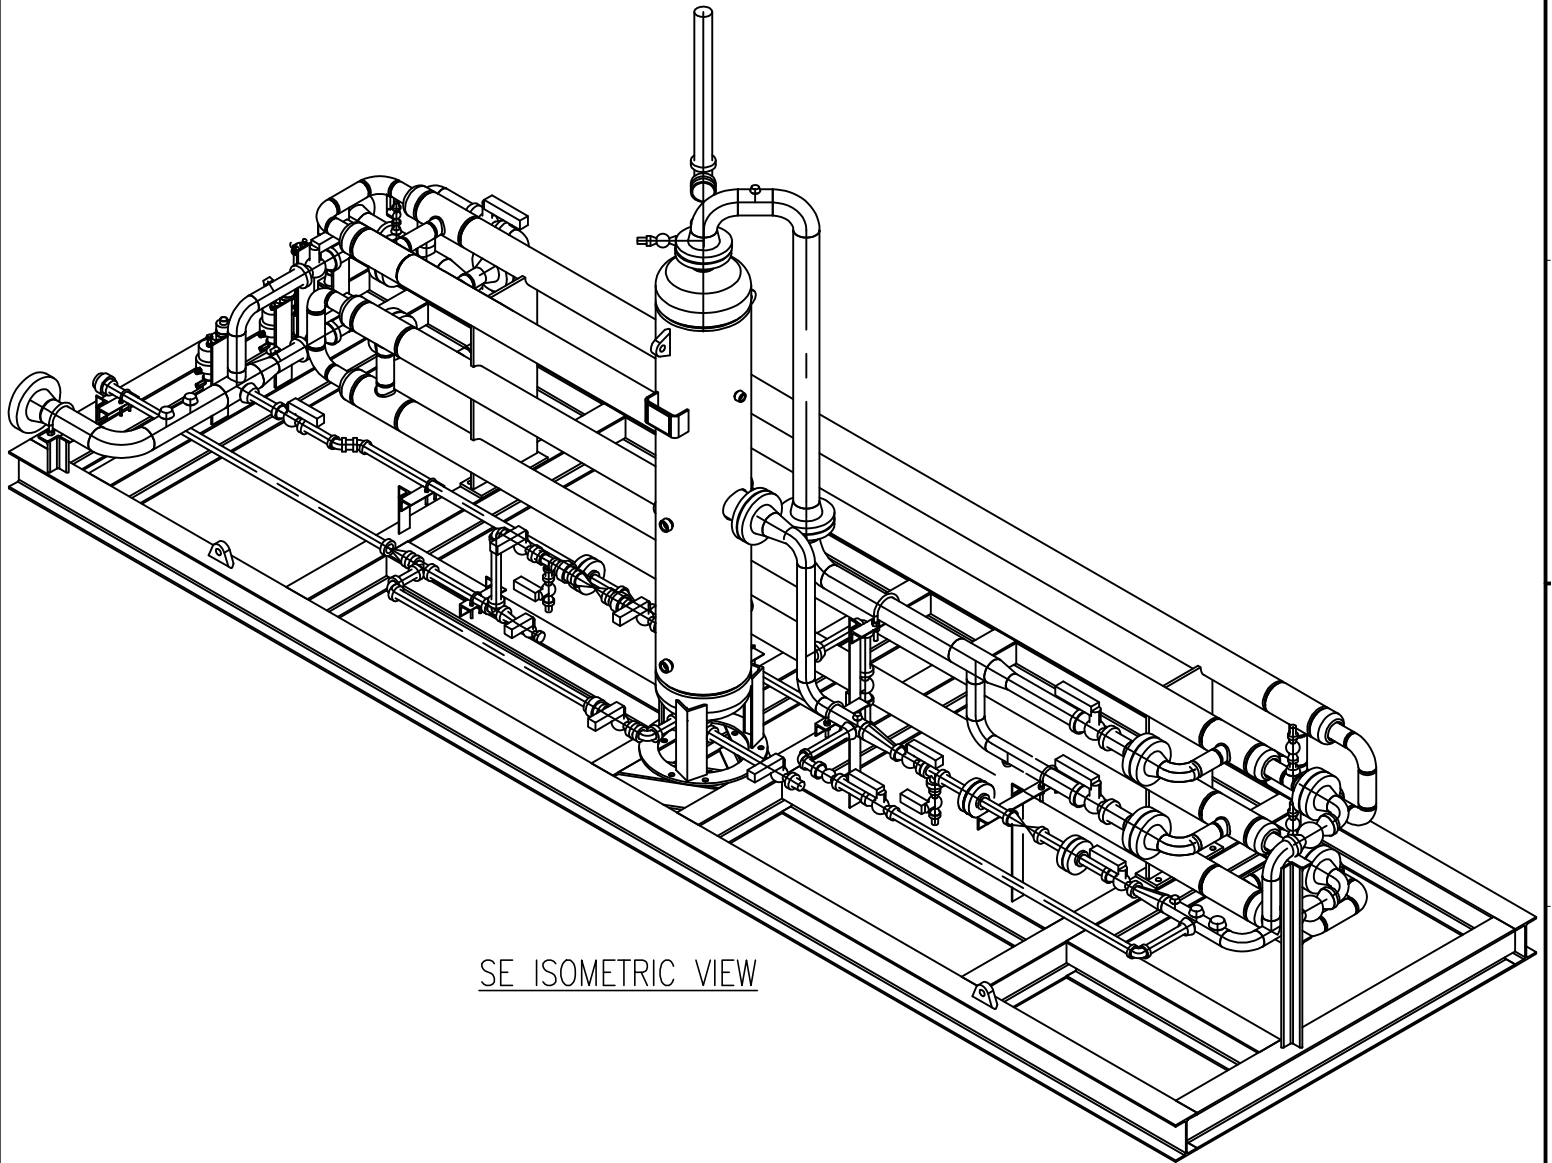

SW ISOMETRIC VIEW

SE ISOMETRIC VIEW

REV.	DESCRIPTION	DATE	BY	CHKD.	APPD.
1	REVISED PER SHOP COMMENTS	02-26-18	SC	AL	AL
0	ISSUED FOR CONSTRUCTION	02-18-18	SC	AL	AL

PREPARATION & REVISION HISTORY

This drawing & its entire content is the property of OTSO Energy and its intended client(s).
 Unauthorized copy, transmission and usage in any form by others is prohibited.

OTSO ENERGY SOLUTIONS

TITLE: **PIPING DETAILS**

FUEL GAS JT SKID 2MMSCFD

DWG No. JT-5006-P.DTL-001	SHEET 2 OF 3	REV. 1
----------------------------------	---------------------	---------------